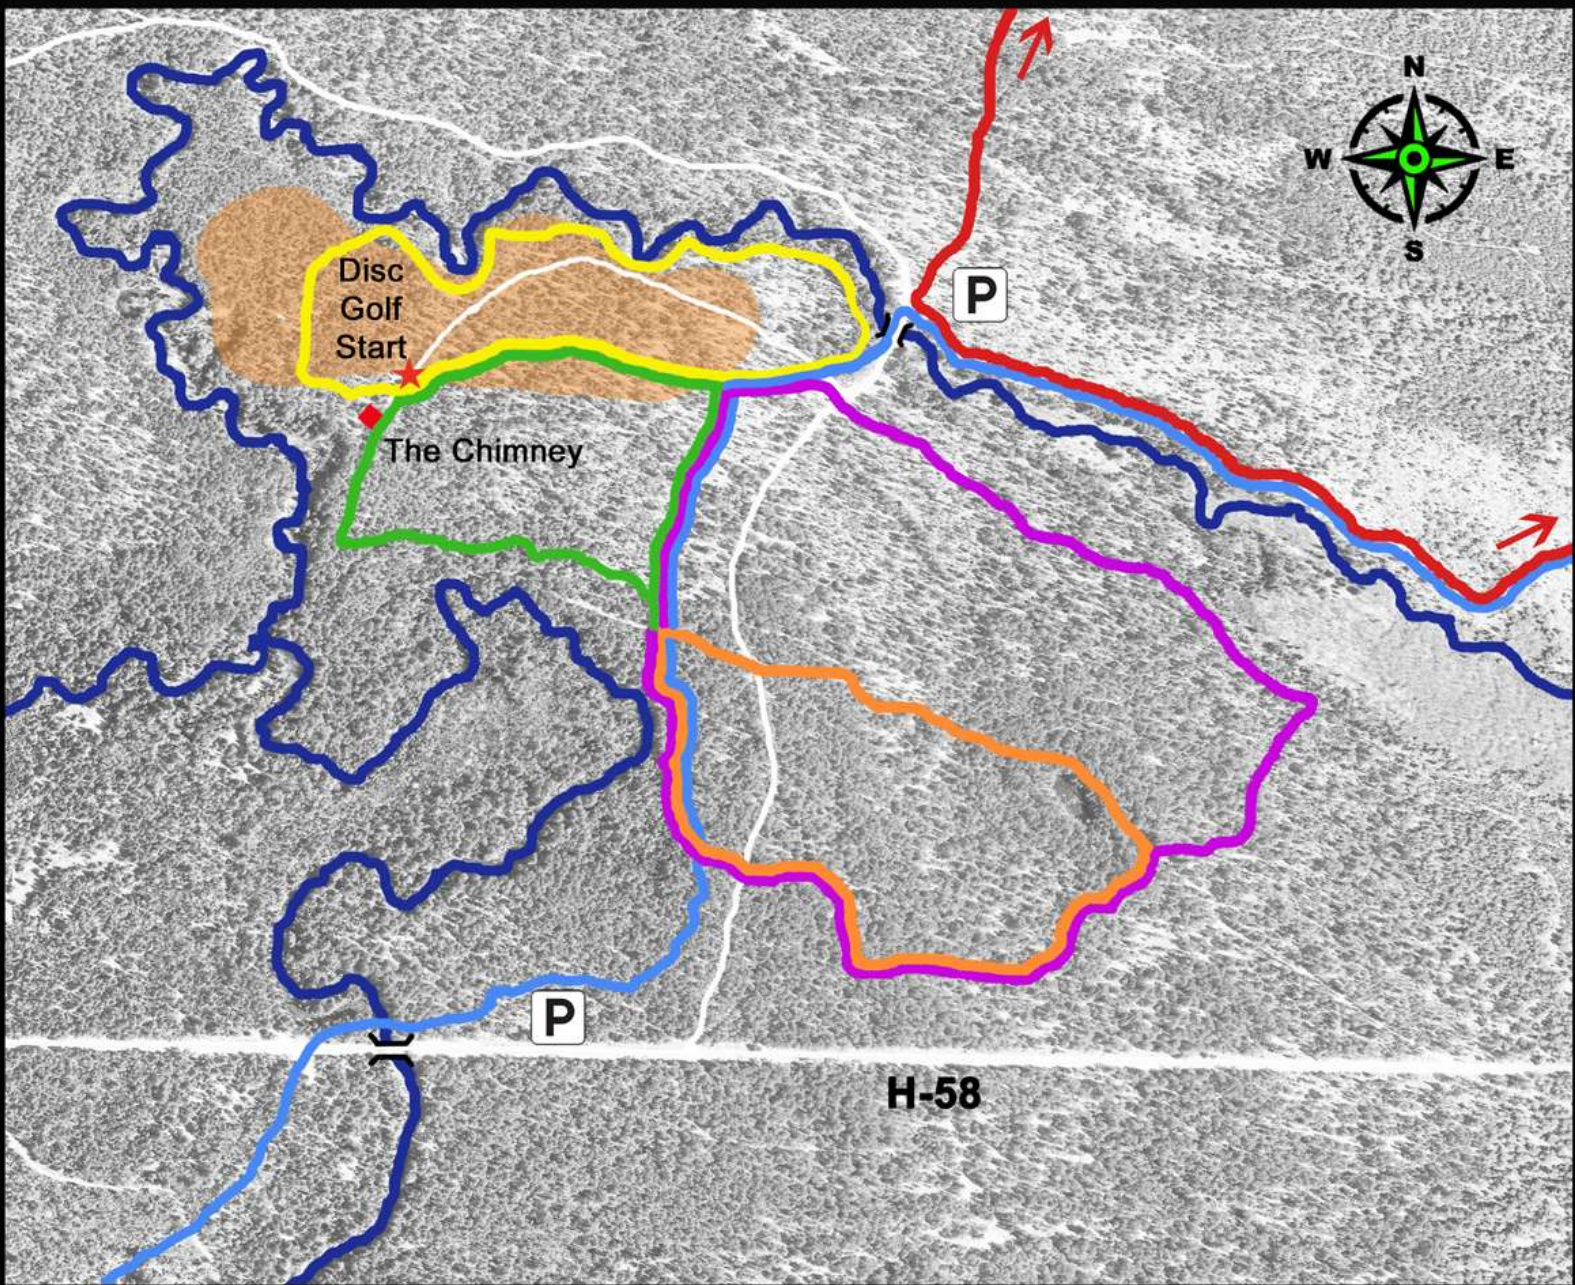

# Grand Marais School Forest Trails

-  North Country Trail
-  George Butler Loop - 1.0 mi.
-  State Loop - 1.6 mi.
-  Jim Harrison Loop - 0.8 mi.
-  Sucker River Loop - 1.3 mi.
-  Tim Murphy Loop - 3.0 mi.  
(moderate elevation changes)

-  Superior Pines Disc Golf Course
-  River
-  Parking

**No motorized vehicles  
allowed on trails**

Seasonal access to disc golf course