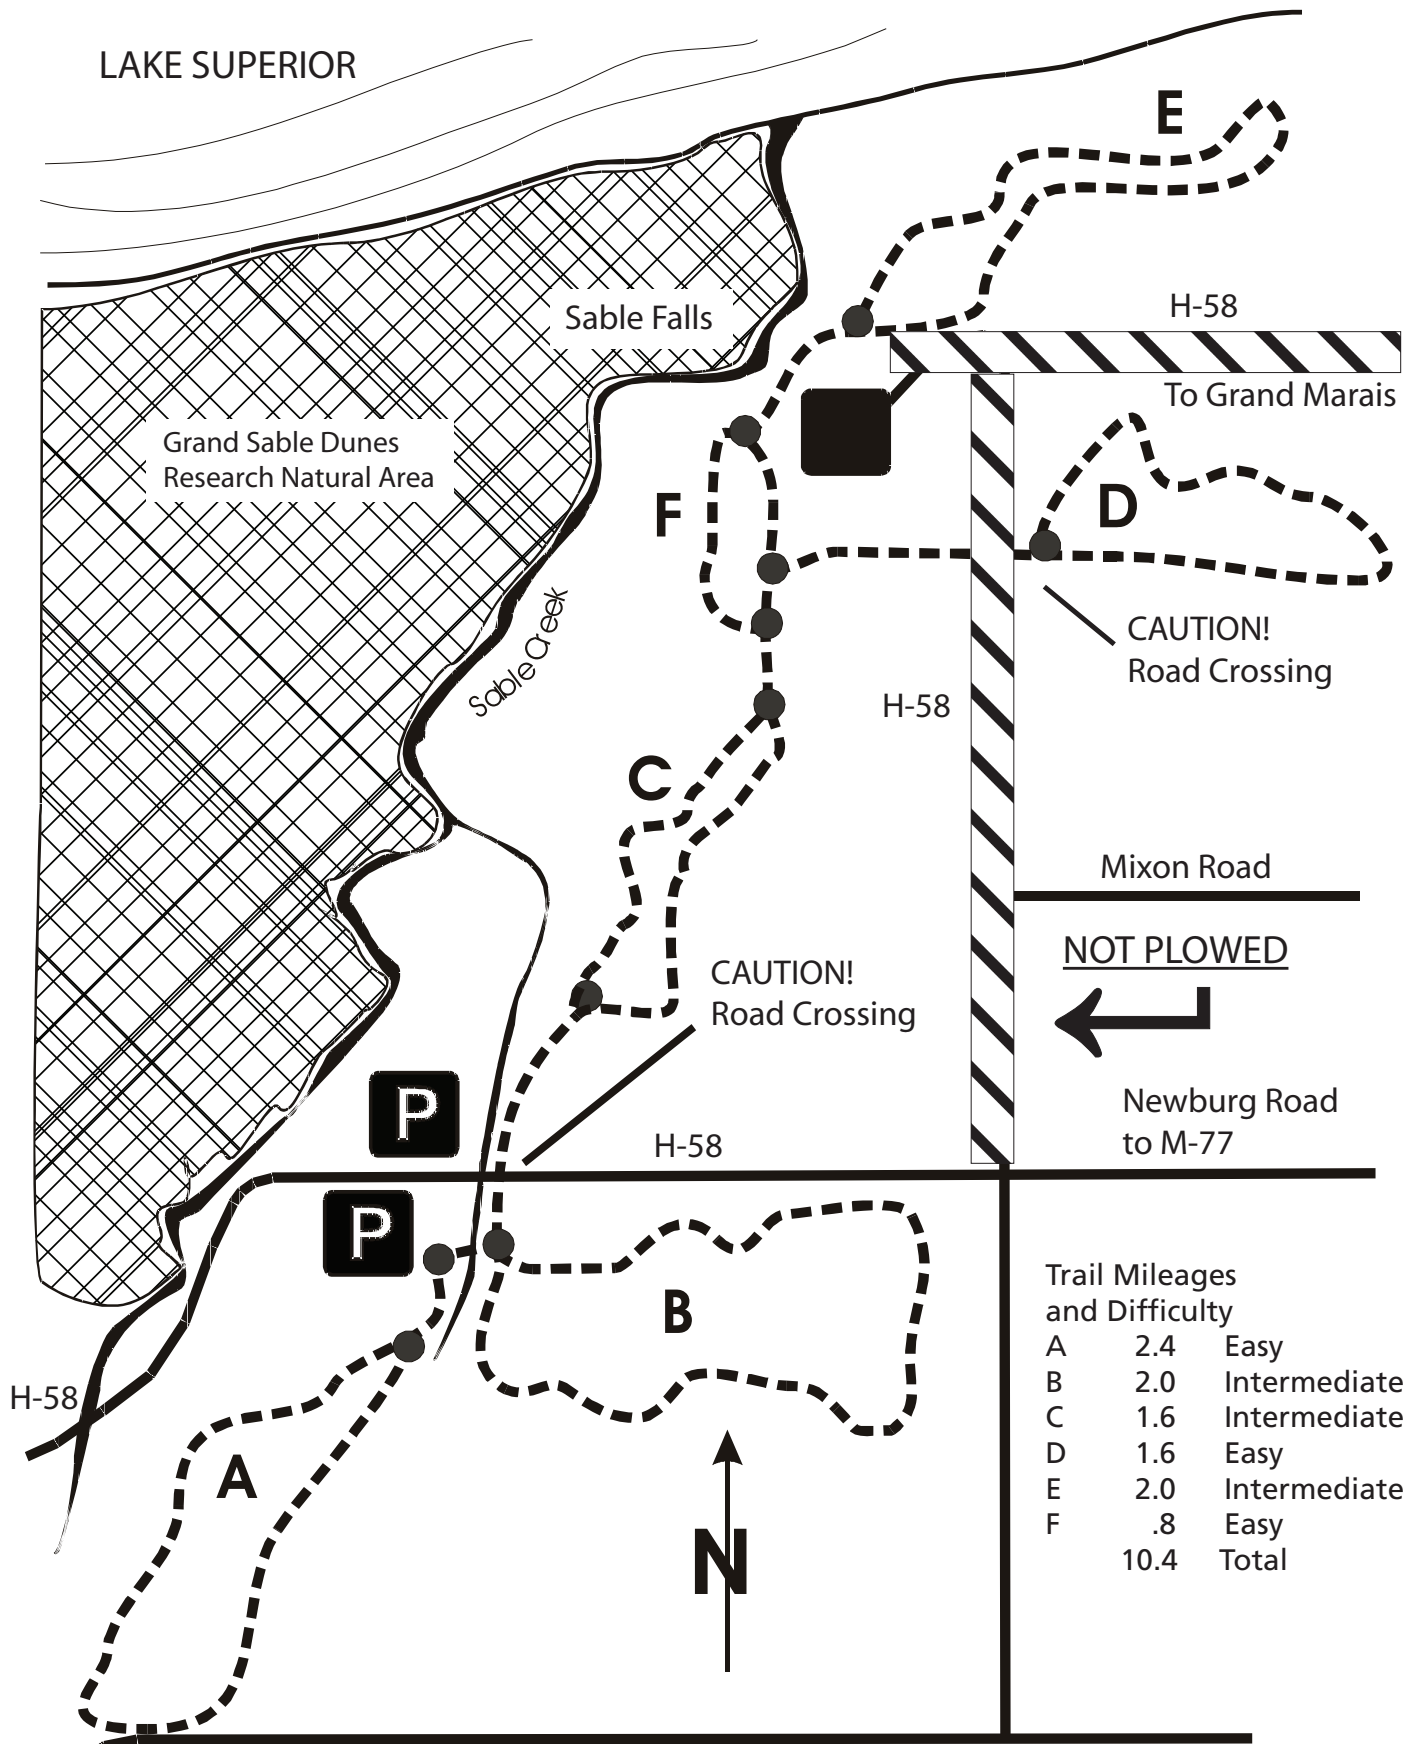

Grand Marais Ski Trail

Pictured Rocks National Lakeshore
National Park Service
U.S. Department of the Interior

Trail Mileages and Difficulty

A	2.4	Easy
B	2.0	Intermediate
C	1.6	Intermediate
D	1.6	Easy
E	2.0	Intermediate
F	.8	Easy
	10.4	Total